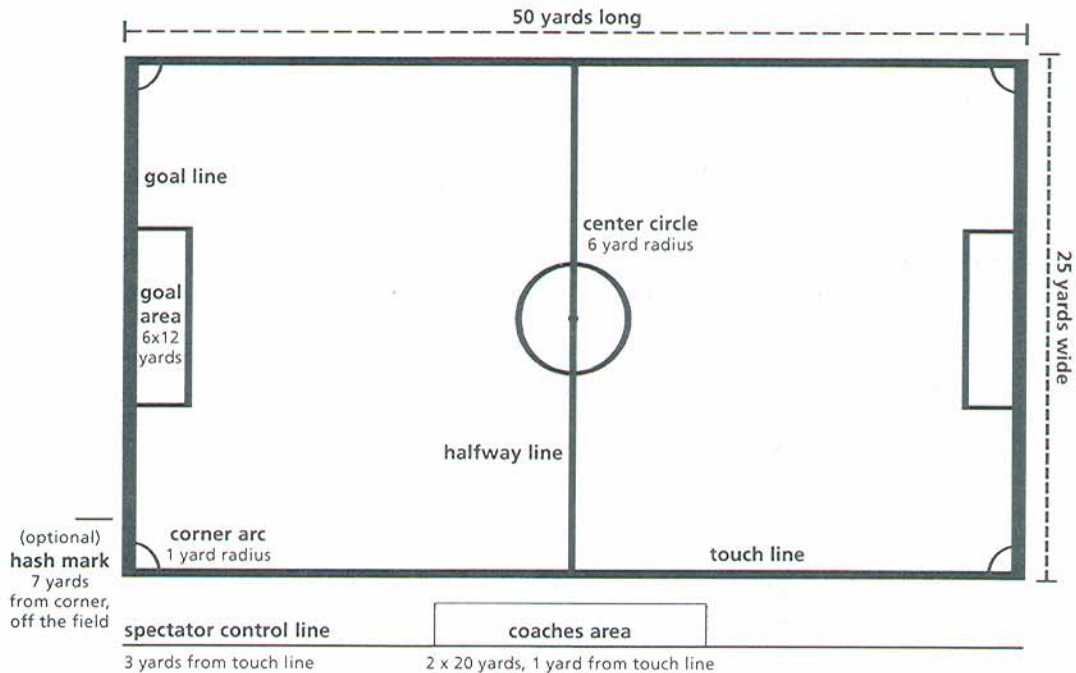

# U-8 Field Dimensions

## FIELD

**Dimensions:** 50 yards long, 25 yards wide.

**Markings:** Distinctive lines recommended.

- Halfway line the width of the field, marked equidistant between the goal lines.
- Center circle with an six-yard radius in the center of the field.
- Corner arcs with a one-yard radius at each corner of the field.
- Goal area in front of each goal measuring 6 x 12 yards.

**Goals:** Maximum six feet high and six yards wide.